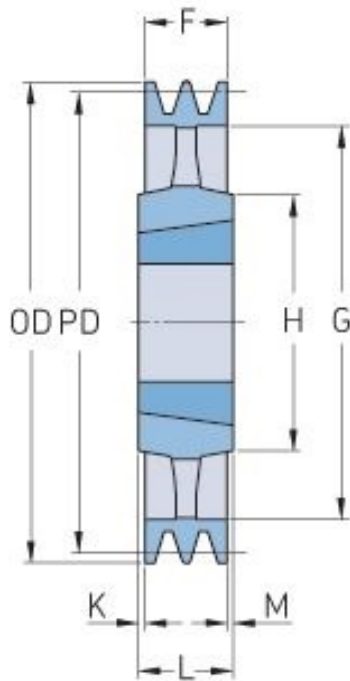

PHP 1SPB224TB

| | |
|-----------------------|------|
| Pitch diameter (mm) | 224 |
| Outside diameter (mm) | 231 |
| Pulley type | 4 |
| Bushing no. | 2012 |
| Min. bore (mm) | 14 |
| Max. bore (mm) | 50 |
| F (mm) | 25 |
| G (mm) | 181 |
| K (mm) | 3.5 |
| L (mm) | 32 |
| M (mm) | 3.5 |
| H (mm) | 104 |
| Weight (kg) | 5.2 |